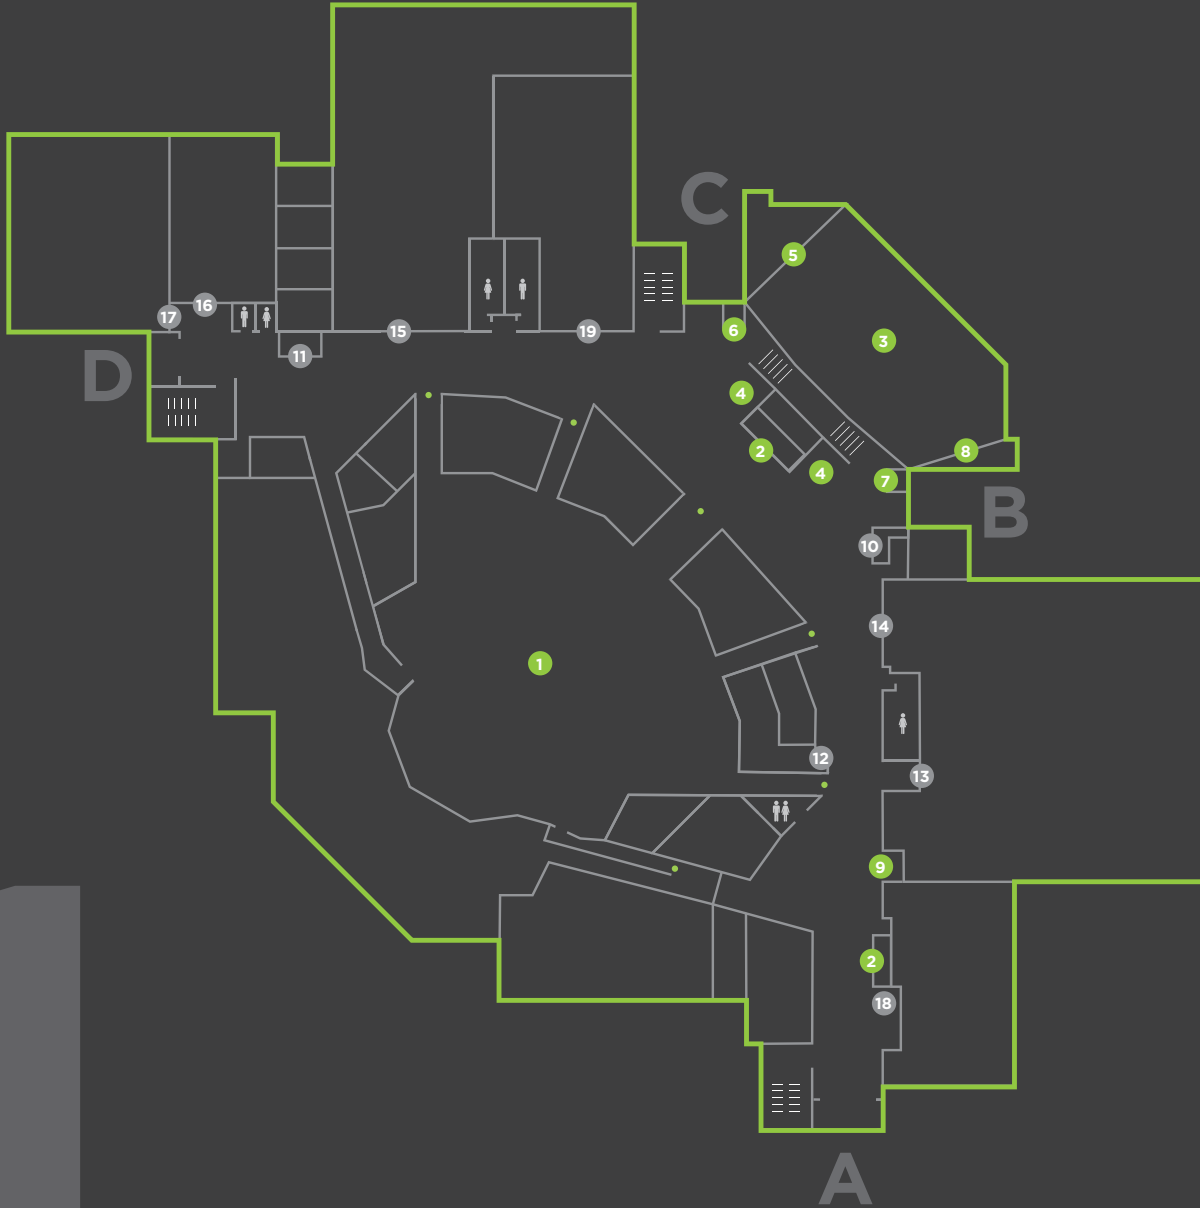

FIRST FLOOR

- 1 WORSHIP CENTER
- 2 WELCOME CENTER
- 3 ATRIUM
- 4 ATRIUM TABLES
- 5 CAFE
- 6 OUTREACH HUB
- 7 SATURATE HUB
- 8 RESOURCE CENTER
- 9 ELEVATOR
- WORSHIP CENTER ENTRANCE
- 10 KIDS CHECK-IN
- 11 STUDENT CHECK-IN
- 12 CRY ROOM
- 13 NURSERY
- 14 2S & 3S
- 15 ELEMENTARY
- 16 MIDDLE SCHOOL
- 17 HIGH SCHOOL (EAST END)
- 18 ADMINISTRATIVE OFFICES
- 19 FAMILY MINISTRY OFFICES
- RESTROOMS

OUR BUILDING

thechapel.life | Green 1800 RABER RD. UNIONTOWN, OH | SERVICES AT 9AM & 10:40AM

If you'd like to get to know our building even better before your next Sunday morning, we offer tours during the week and before Sunday services, as well as virtual tours on our website.

SCHEDULE A TOUR

Contact April Norton
at **330.315.5500**

VIRTUAL TOUR

green.thechapel.life/new-here

SECOND FLOOR

- 1 WORSHIP CENTER BALCONY
- 2 ELEVATOR
- 3 ABF HALLWAY
- 5 ELEMENTARY
- 5 KIDS CHECK-IN
- 6 ELEMENTARY
- 7 ELEMENTARY
- 8 MIDDLE SCHOOL RM.
-  RESTROOMS