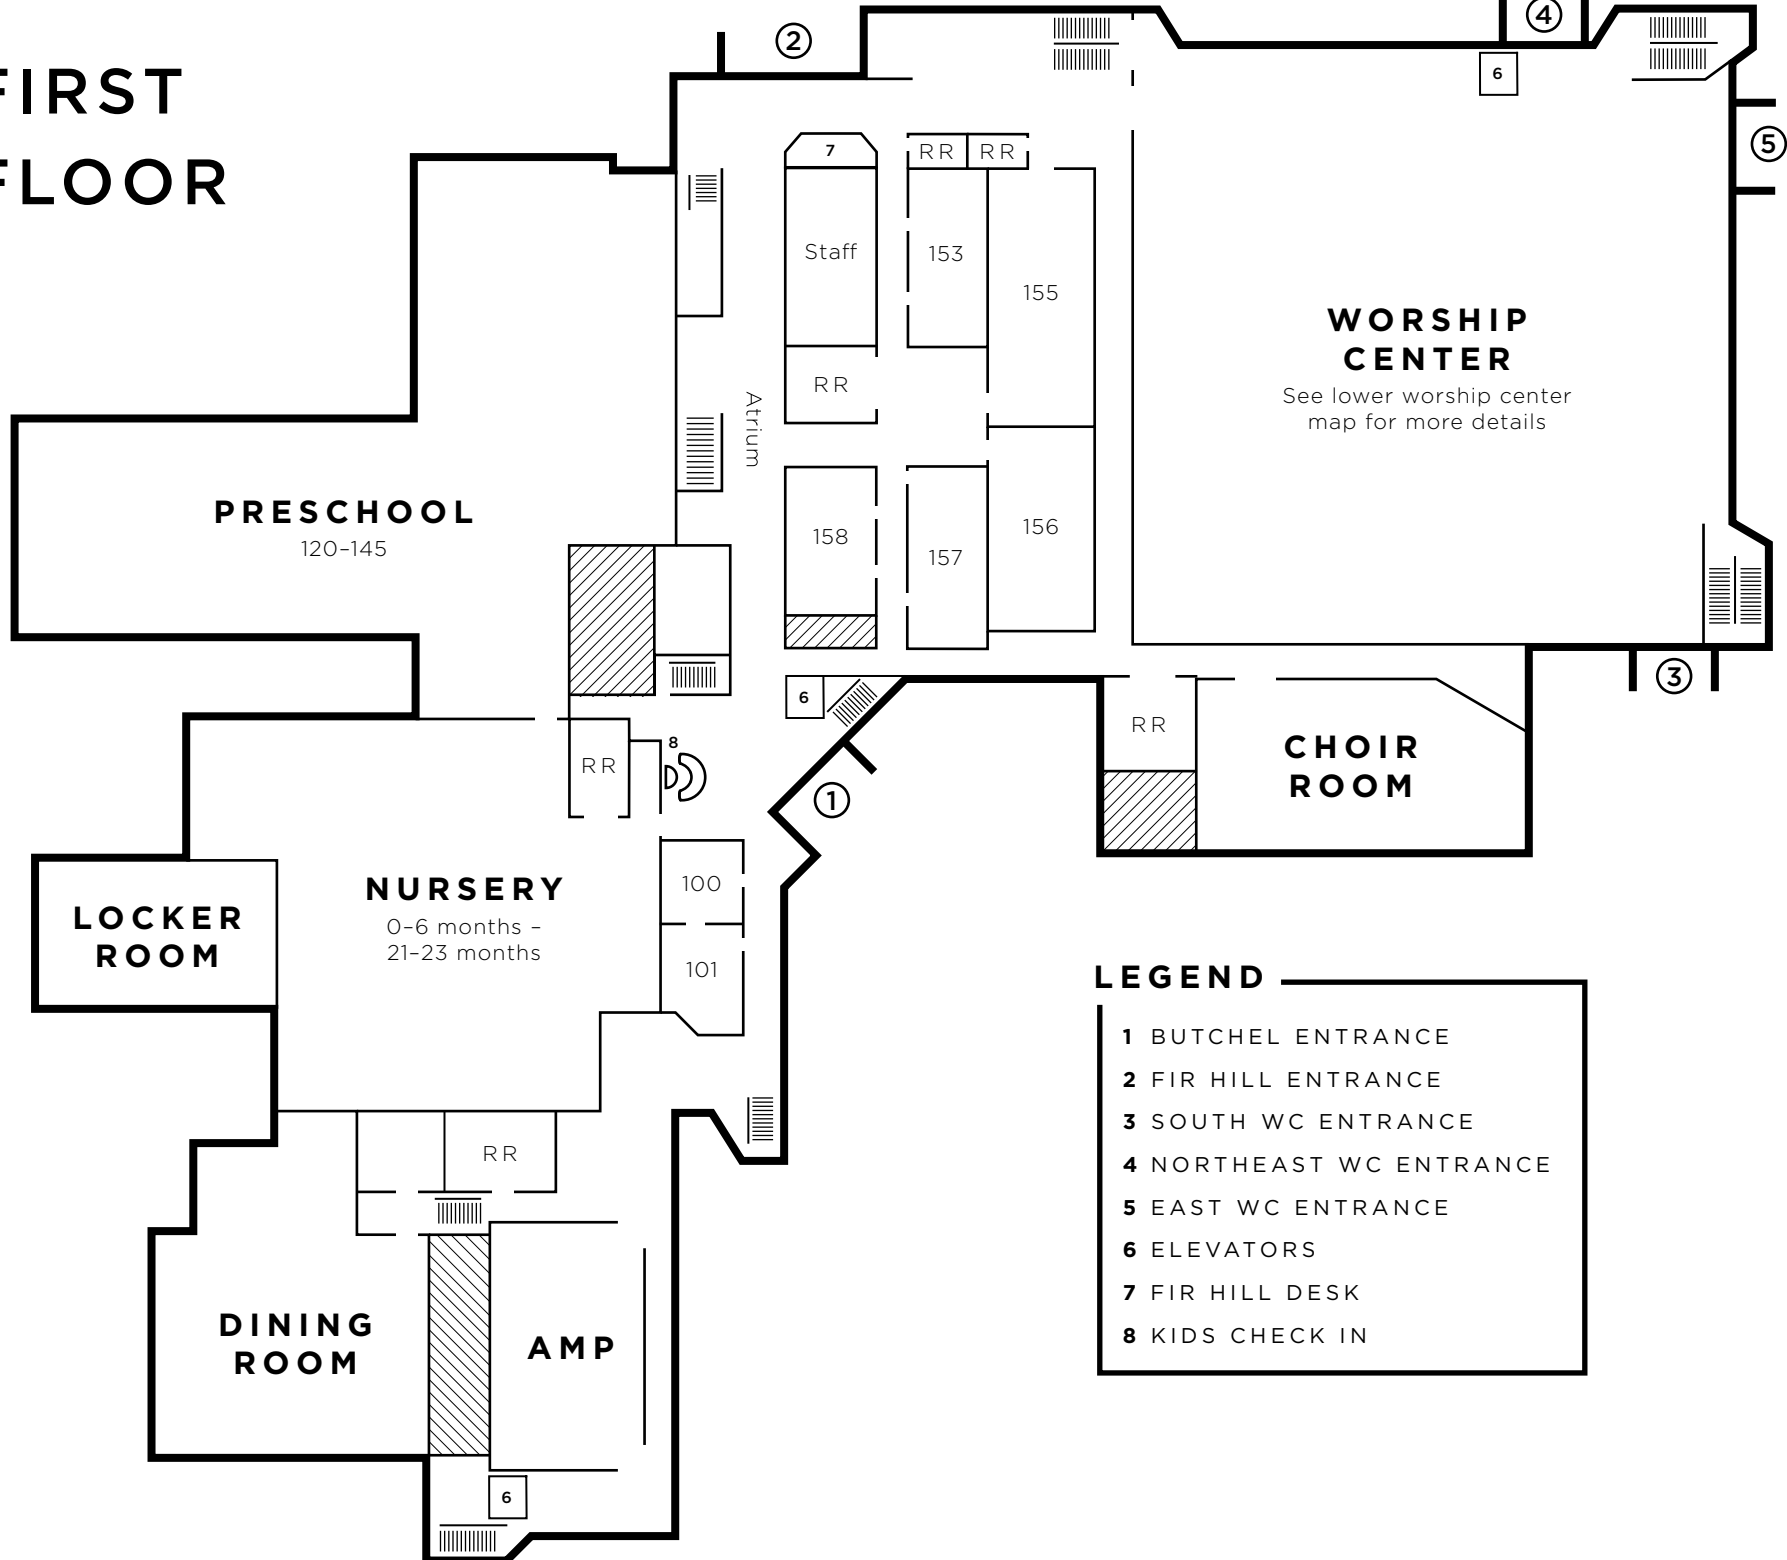

FIRST FLOOR

WORSHIP CENTER

See lower worship center map for more details

LEGEND

- 1 BUTCHEL ENTRANCE
- 2 FIR HILL ENTRANCE
- 3 SOUTH WC ENTRANCE
- 4 NORTHEAST WC ENTRANCE
- 5 EAST WC ENTRANCE
- 6 ELEVATORS
- 7 FIR HILL DESK
- 8 KIDS CHECK IN

SECOND FLOOR

LEGEND

- 1 BEREAN RM ENTRANCE
- 2 ELEVATORS

THIRD FLOOR

LOWER WORSHIP CENTER

LEGEND

- 1 NORTHEAST ENTRANCE
- 2 RESOURCE CENTER
- 3 SOUTH ENTRANCE
- 4 EAST ENTRANCE
- 5 WORSHIP CENTER STAGE
- 6 NORTH ENTRANCE
- 7 ELEVATOR