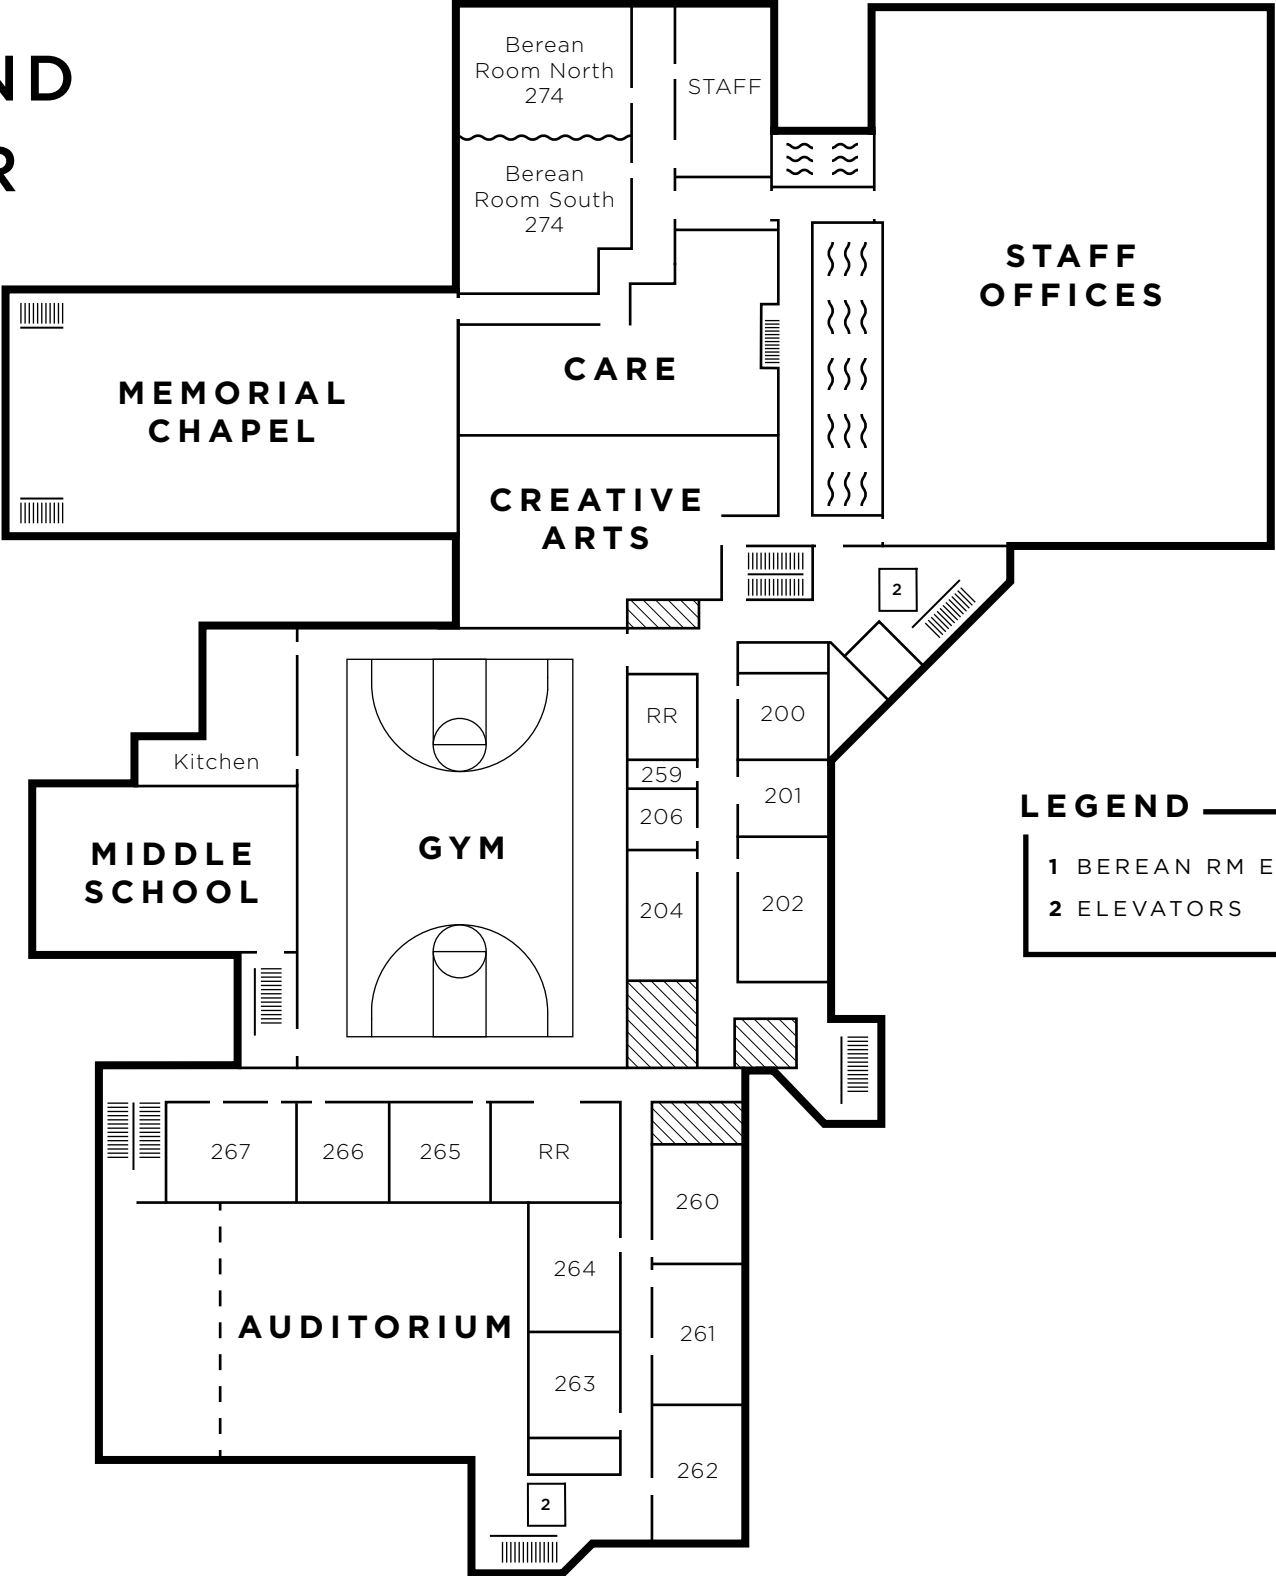

FIRST FLOOR

WORSHIP CENTER

See lower worship center map for more details

LEGEND

- 1 BUTCHEL ENTRANCE
- 2 FIR HILL ENTRANCE
- 3 SOUTH WC ENTRANCE
- 4 NORTHEAST WC ENTRANCE
- 5 EAST WC ENTRANCE
- 6 ELEVATORS
- 7 FIR HILL DESK
- 8 KIDS CHECK IN

SECOND FLOOR

LEGEND

- 1 BEREAN RM ENTRANCE
- 2 ELEVATORS

THIRD FLOOR

LOWER WORSHIP CENTER

LEGEND

- 1 NORTHEAST ENTRANCE
- 2 RESOURCE CENTER
- 3 SOUTH ENTRANCE
- 4 EAST ENTRANCE
- 5 WORSHIP CENTER STAGE
- 6 NORTH ENTRANCE
- 7 ELEVATOR