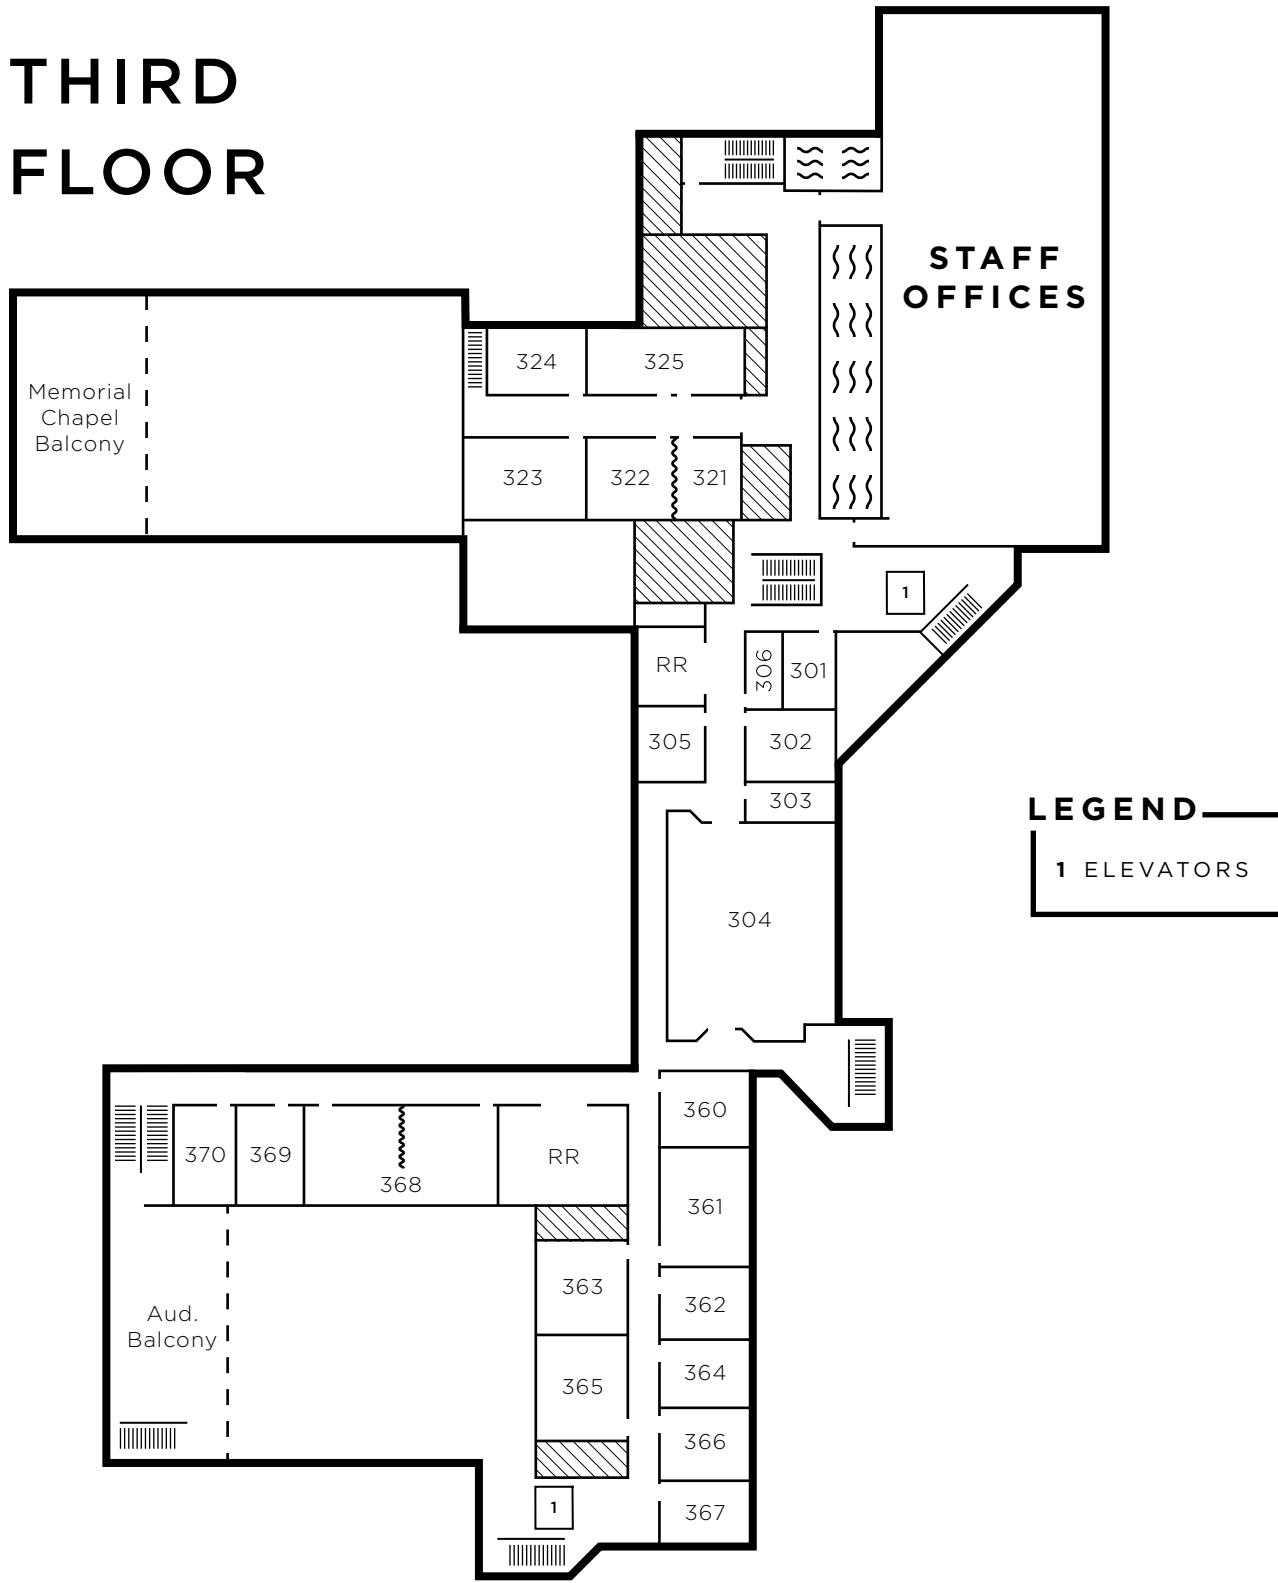

FIRST FLOOR

WORSHIP CENTER

See lower worship center map for more details

LEGEND

- 1 BUTCHEL ENTRANCE
- 2 FIR HILL ENTRANCE
- 3 SOUTH WC ENTRANCE
- 4 NORTHEAST WC ENTRANCE
- 5 EAST WC ENTRANCE
- 6 ELEVATORS
- 7 FIR HILL DESK
- 8 KIDS CHECK IN

SECOND FLOOR

LEGEND

- 1 BEREAN RM ENTRANCE
- 2 ELEVATORS

THIRD FLOOR

LOWER WORSHIP CENTER

LEGEND

- 1 NORTHEAST ENTRANCE
- 2 RESOURCE CENTER
- 3 SOUTH ENTRANCE
- 4 EAST ENTRANCE
- 5 WORSHIP CENTER STAGE
- 6 NORTH ENTRANCE
- 7 ELEVATOR